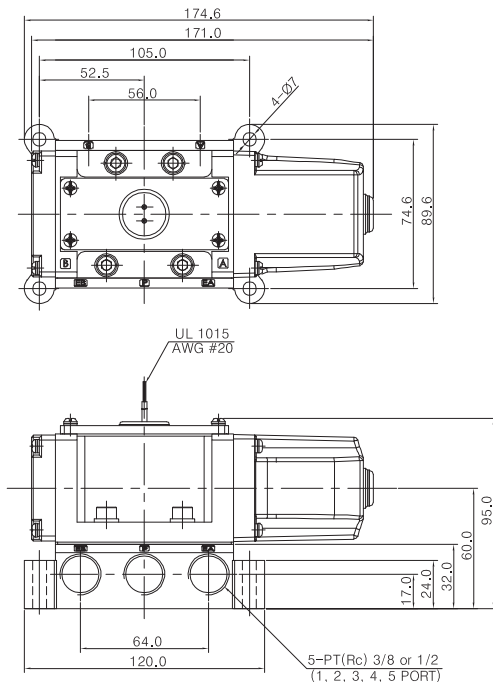

五通直动型电磁阀

5 Port Direct-Acting Type Solenoid Valve

TVS4000 Series

Common Specification (共同规格)

Working Medium (工作介质)	Air, Vacuum, Inert gas(空气, 真空, 惰性气体)
Ambient Temperature(环境温度)	-20°C~50°C
Fluid Temperature(流体温度)	5°C~60°C
Working-pressure(使用压力)	0~1MPa
Effective Sectional Area (有效截面积)	Rc(PT)3/8: 43mm²(CV=2.4) Rc(PT)1/2: 49mm²(CV=2.72)
Voltage Range(电压范围)	±10%
Power Consumption(耗电量)	Start(启动):100/90VA(50/60Hz) Holding(把持):20/14VA(50/60Hz)
Response Time(应答时间)(0.5Mpa)	≤30ms
Max. Operating Frequency(最高动作频率)	单动: 5 Cycle / Sec 双动: 3 Cycle / Sec
Coil Insulation(绝缘等级)	Class B(B级)

Features(特征)

- Direct acting type
- Large capacity valve can be used in combination with large actuator.
- Non-lubrication type and with dust proof Metal sealing.
- Due to the balance spool type neither of the ports being supplied with pressure will affect the valve operation. .
- 直动式
- 适用于大型驱动机械的大容量阀门
- 金属密封方式, 耐灰尘, 无需给油
- 平衡阀芯使之无论从任何一个端口供气都不会影响操作

How To Order (型号表示方法)

TVS4 1 30 - 03 3 G

Function 功能
1 Single Acting(单动)
2 Double Acting(双动)

Port Size 接管口径
03 Rc(PT)3/8
04 Rc(PT)1/2

Rated Voltage 额定电压
3 AC100V/110V 50/60Hz
4 AC200/220V 50/60Hz

Dimensions(mm)(外形尺寸图(毫米))

TVS4130