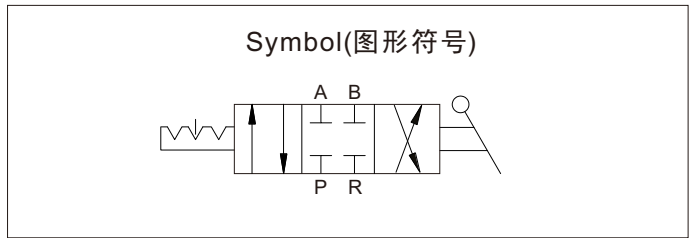

手转阀 Hand-switching Valve THV Series

2

Common Specification (共同规格)

Fluid(流体)	Filter Compressed Air(过滤压缩空气)
Port Size(接管口径)	G1/4, G3/8, G1/2
Ambient Temperature(环境温度)	-10°C~60°C
Operating Pressure(使用压力)	0~9.9kgf/cm ² (0~0.99MPa)

How To Order (型号表示方法)

THV - 02

Port Size 接管口径
02 G1/4
03 G3/8
04 G1/2

Dimensions(mm)(外形尺寸图(毫米))