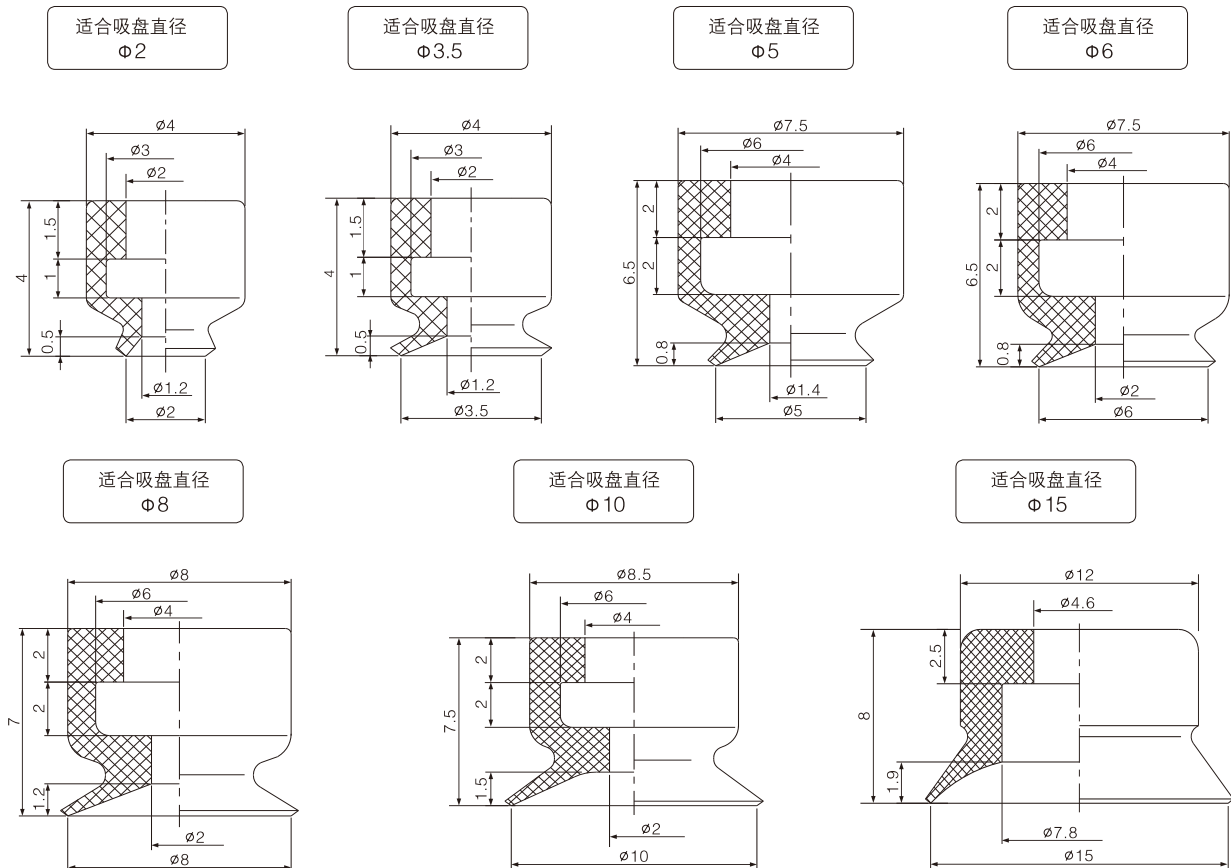

Features(产品特点)

- It is standard flat style.
- It is fit to suck the smooth face things like steel plate, sheet material and so on.
- Strong and stable adsorbing power.
- 标准平型吸盘。
- 适用于钢板、板材等表面平整的吸附物。
- 吸附能力强大，稳定。

How To Order(型号表示方法)

SPFG- 2 - N
① ②

① Pad Diameter(mm)
(吸盘直径)

2	25	120
3.5	30	150
5	35	200
6	40	
8	50	
10	60	
15	80	
20	95	

③ Pad Material
(吸盘材料)

N	Nitrile Rubber (丁腈橡胶)
S	Silicone (硅胶)
NE	Conductive Nitrile Rubber(导电性丁腈橡胶)
SE	Conductive Silicone(导电性硅胶)

Dimensions(mm)(外形尺寸图(毫米))

• SPFG

标准型吸盘

Standard Type Vacuum Pad

AIRBEST Series

SPFG Series

Dimensions(mm)(外形尺寸图(毫米))

• SPFG